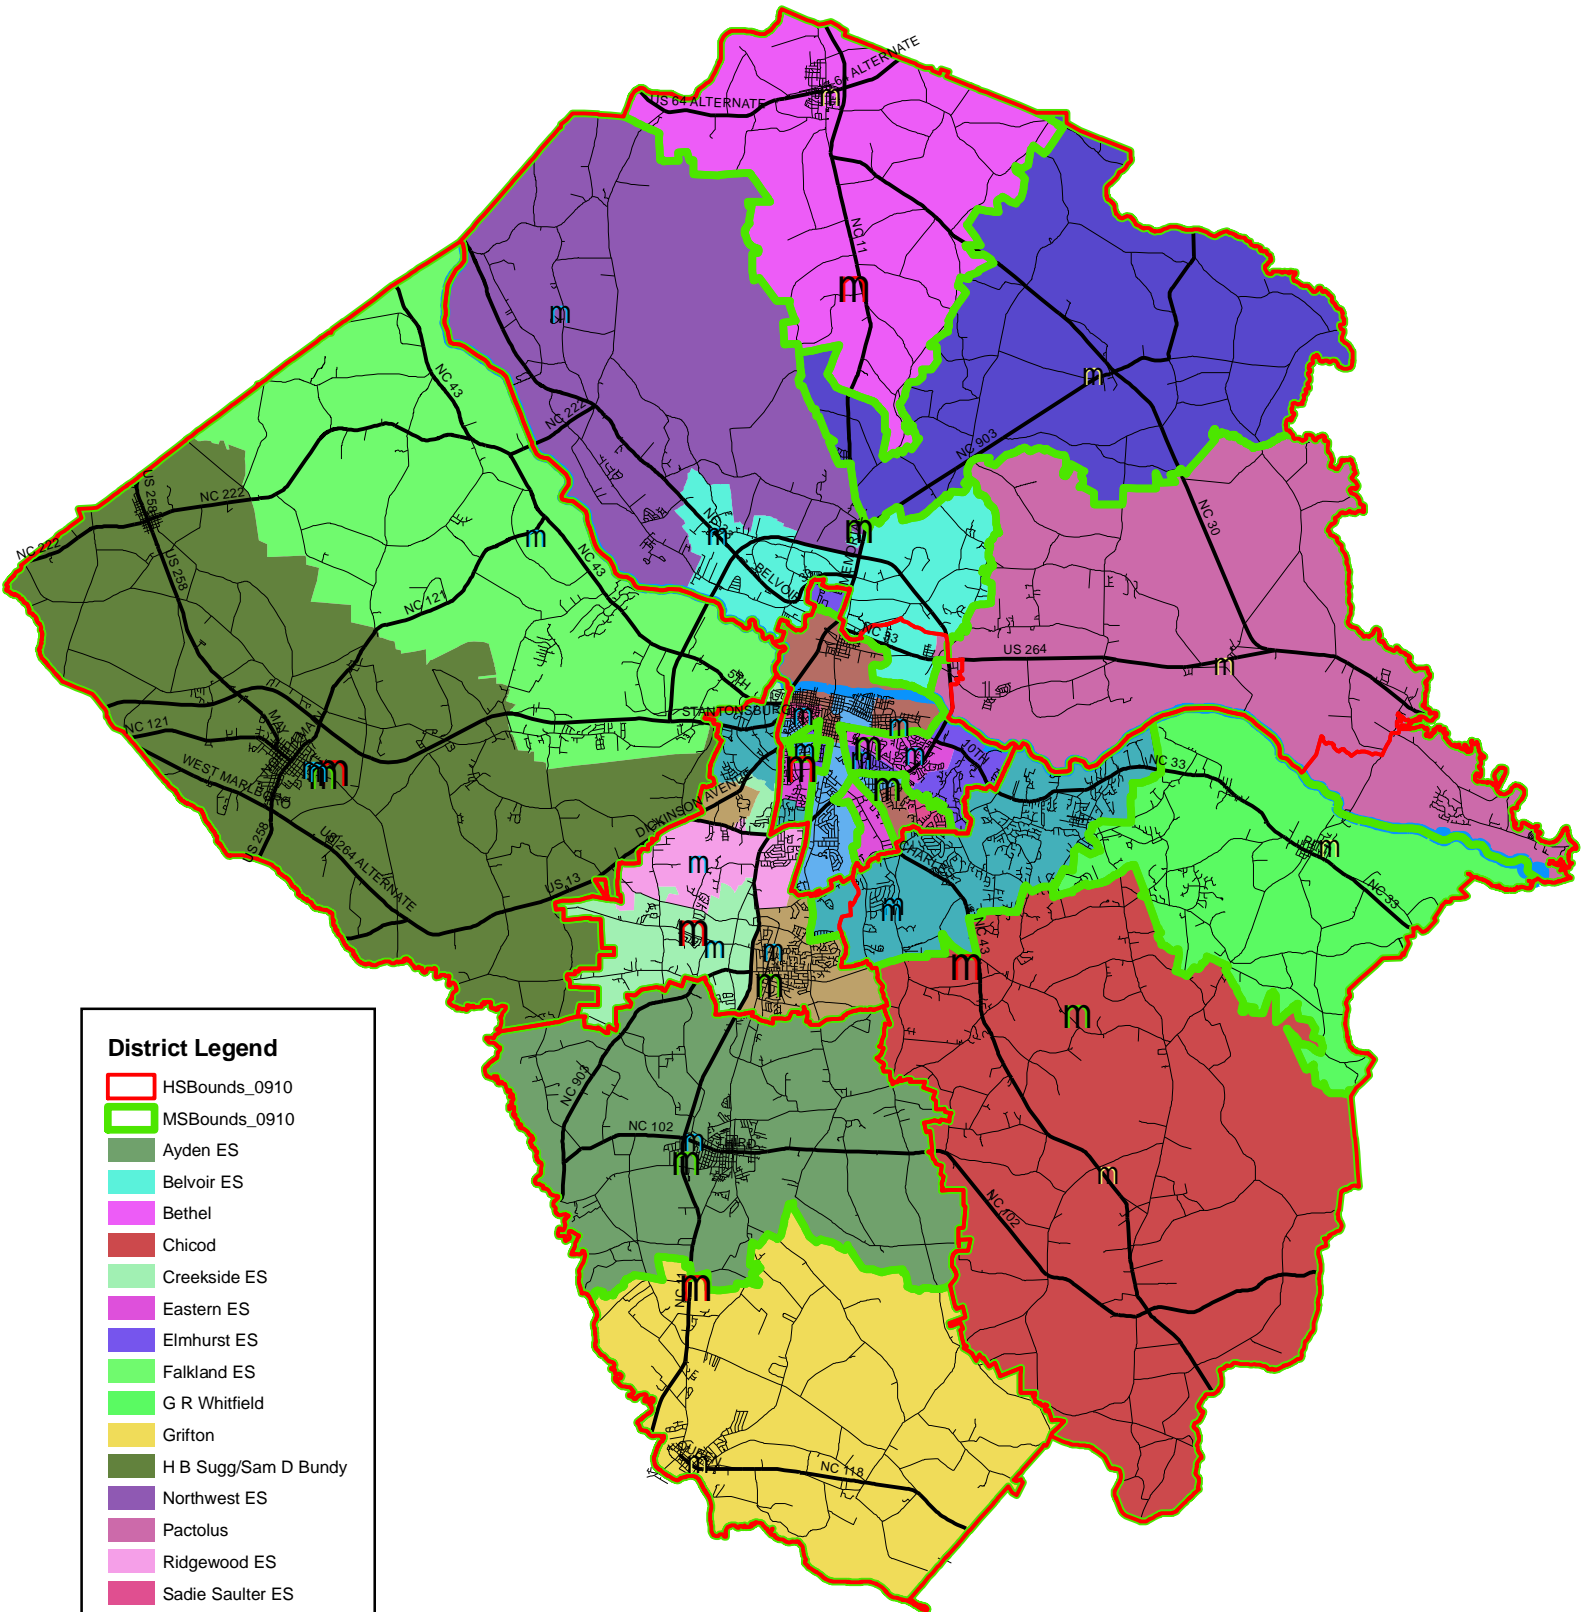

Pitt County Schools 2009-10
Current Districts

District Legend

	HSBounds_0910
	MSBounds_0910
	Ayden ES
	Belvoir ES
	Bethel
	Chicod
	Creekside ES
	Eastern ES
	Elmhurst ES
	Falkland ES
	G R Whitfield
	Grifton
	H B Sugg/Sam D Bundy
	Northwest ES
	Pactolus
	Ridgewood ES
	Sadie Saulter ES
	South Greenville ES
	Stokes
	W H Robinson ES
	Wahl-Coates ES
	Wintergreen Prim/Inter