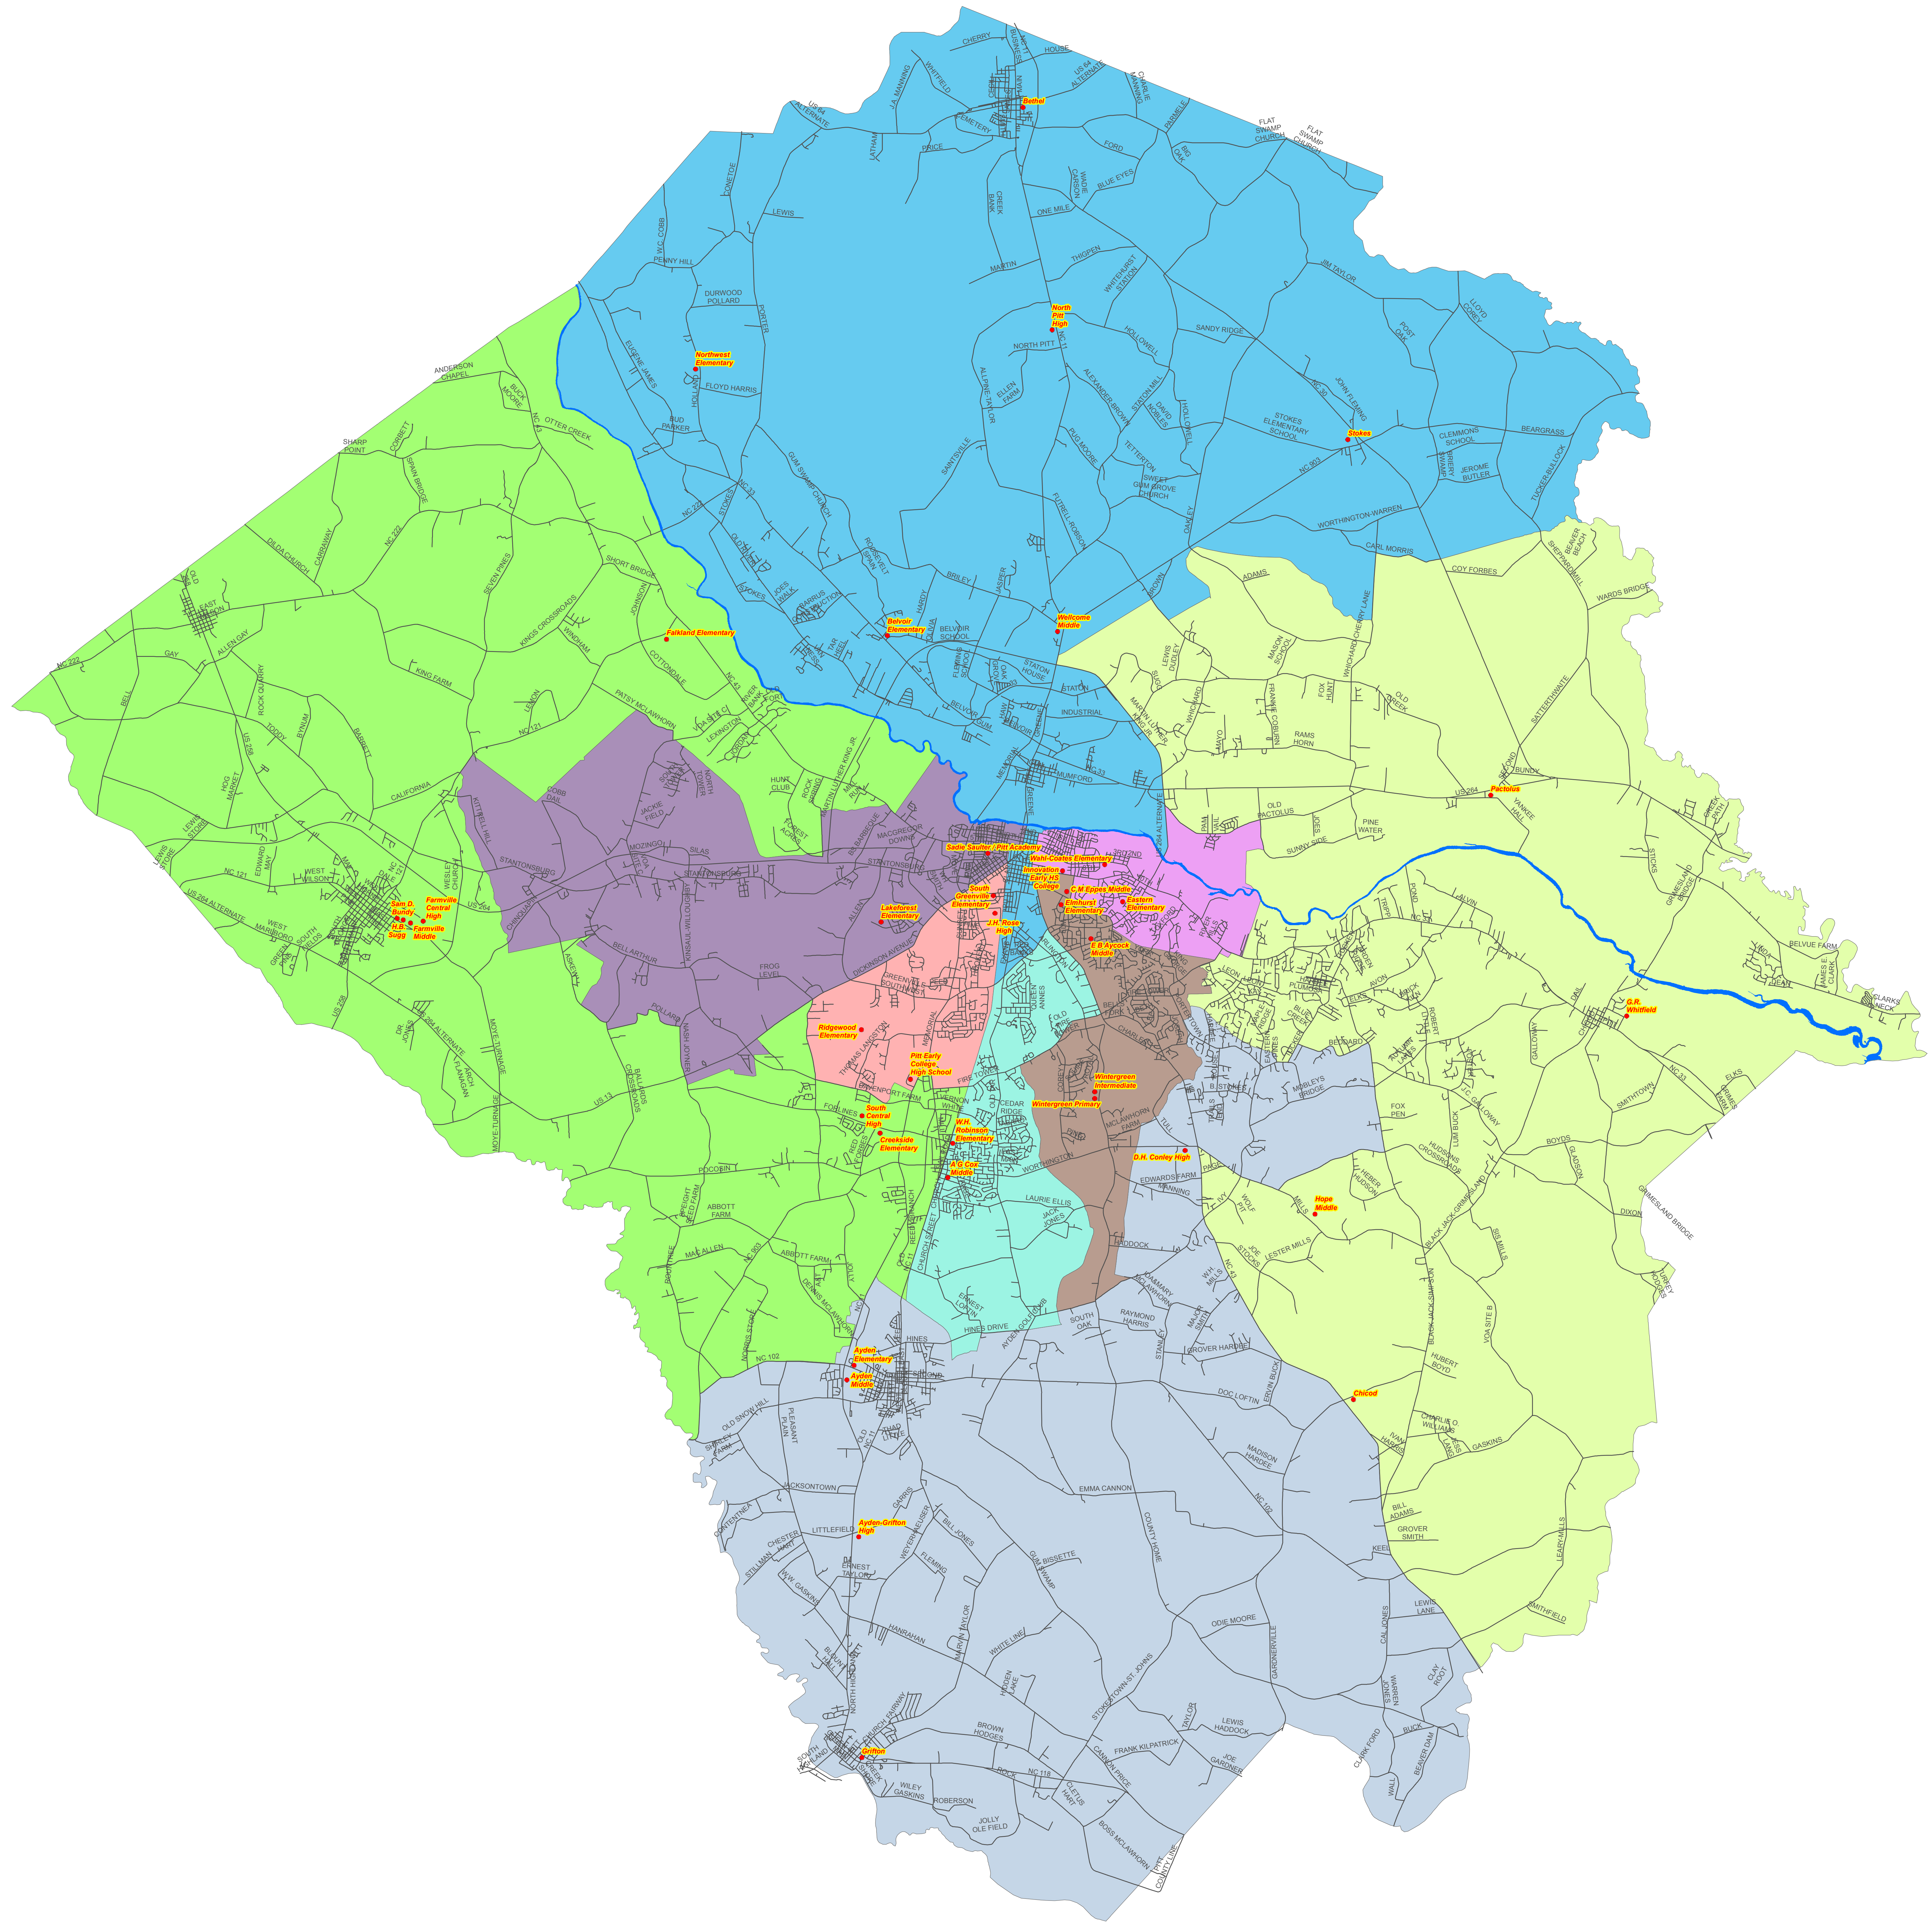

# Pitt County Board of Education Districts - 2019

● School Locations  
 — Roads

**School Board Districts 2019**

|            |            |            |            |            |              |            |            |                |
|------------|------------|------------|------------|------------|--------------|------------|------------|----------------|
| District 1 | District 2 | District 3 | District 4 | District 5 | District 6   | District 7 | District 8 | District 9     |
| (Red)      | (Purple)   | (Blue)     | (Green)    | (Cyan)     | (Light Blue) | (Brown)    | (Pink)     | (Yellow-Green) |

Miles  
 0 0.5 1 2 3 4

1 inch = 6,000 feet