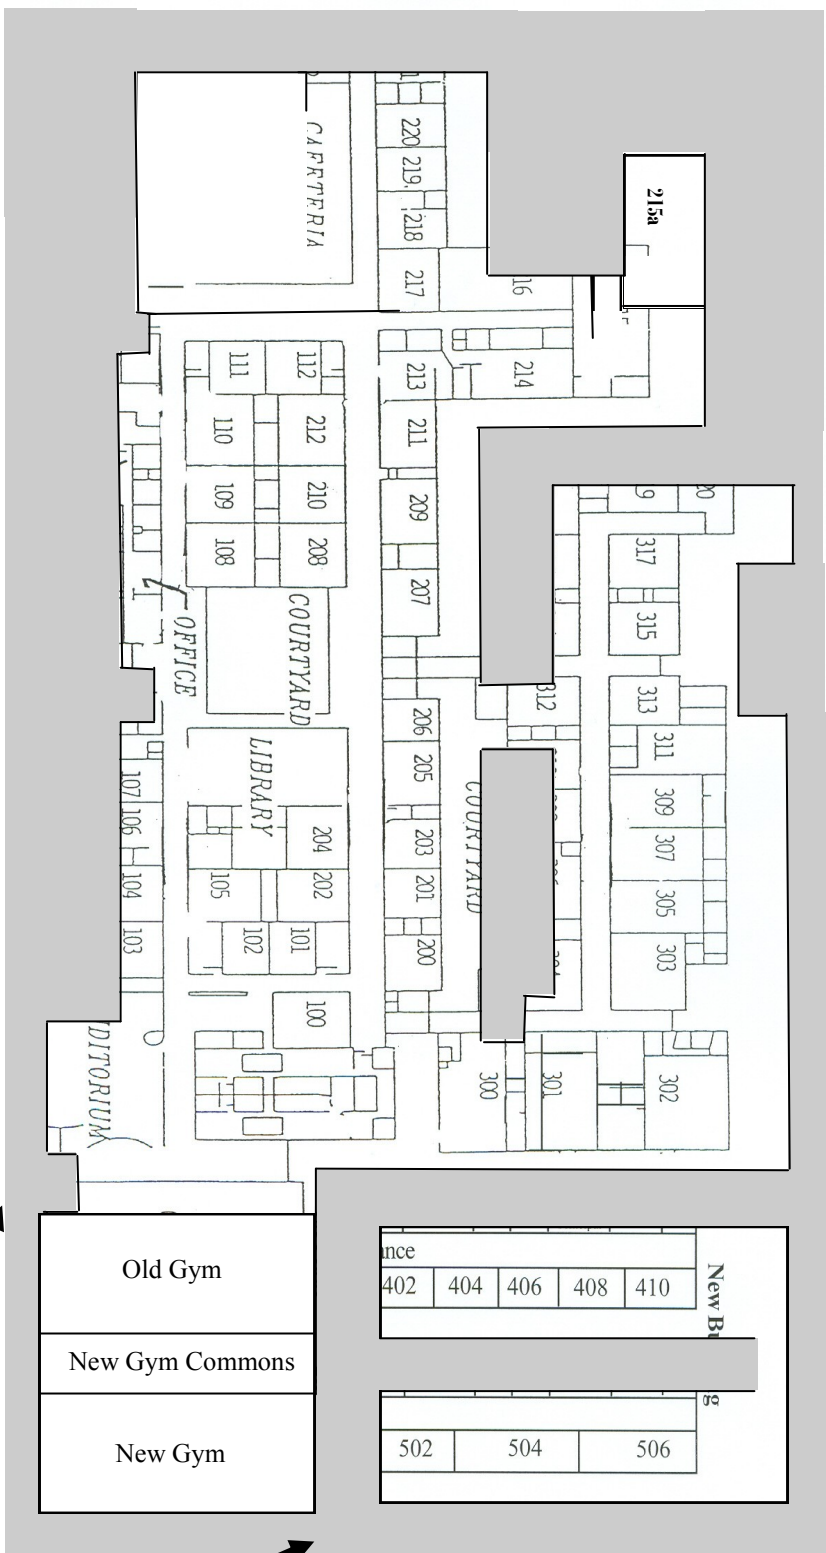

Visitor Entrance—no student drop off/pick up.

D. H. Conley High School

FIELD HOUSE
400

Visitor Parking

EXIT ONLY

**Student drop off/
pick up entrance.**

Student drop off/pick up zone.